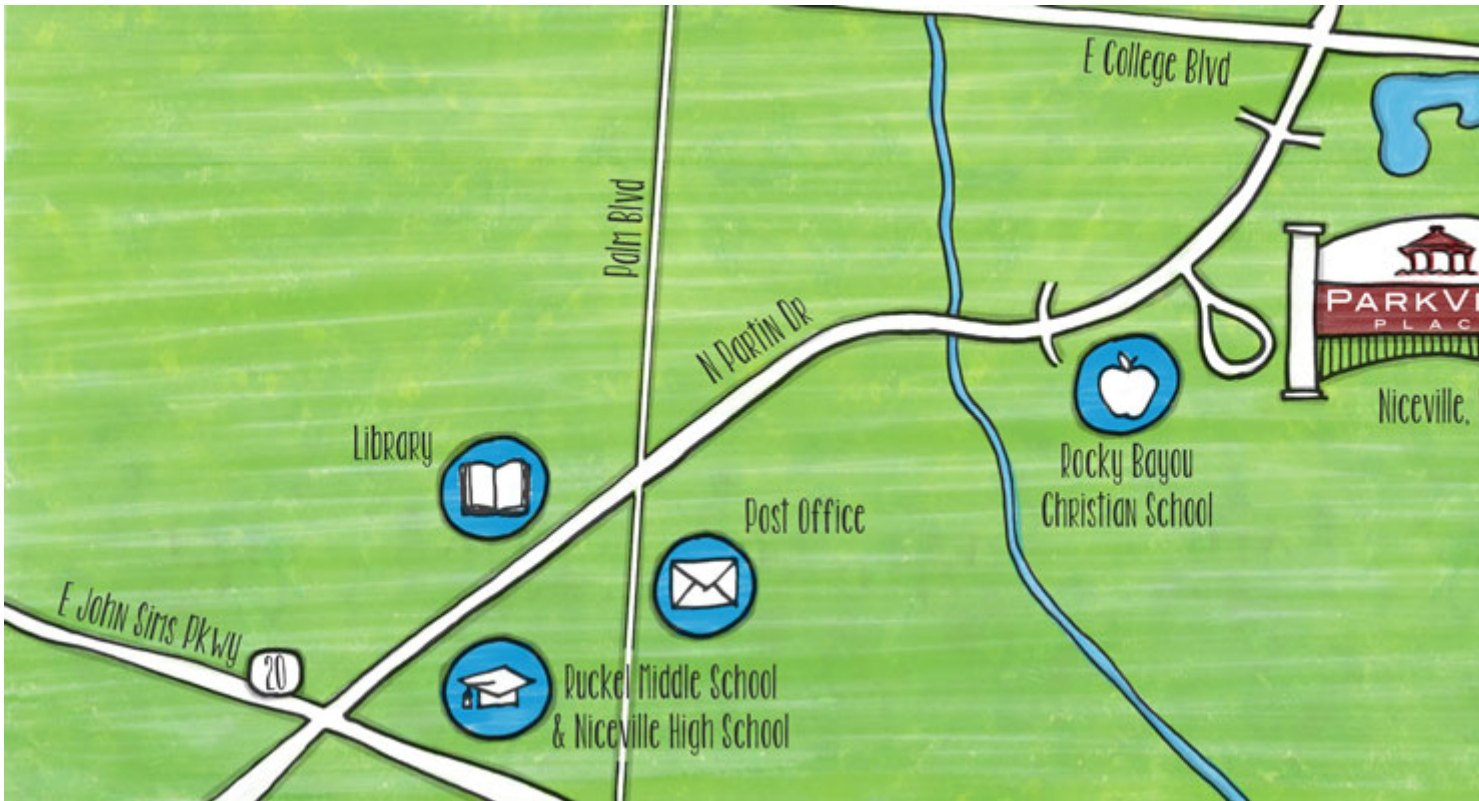

*Picture
Yourself In
Parkview Place*

Parkview Place

Sitting on the front porch, in a rocking chair, sipping lemonade. Can you picture yourself here?

The neighbors wave as they walk by and you invite them up onto the porch to sit a while and chat. Parkview Place harkens back to the good days in small towns where neighbors actually knew each other, where life was more about making friends and relaxing at the end of the day rather than taking care of a big house and yard.

Picture yourself with a nice cup of coffee or tea, the newspaper or a good book, relaxing in your porch swing or comfy chair in the secluded side yard. Take walks around the tree-lined sidewalk or have some quiet time under the canopy of trees in the park. You can picture yourself in Parkview Place.

Directions: From John Sims Pkwy (Hwy 20), turn north onto Partin Dr N (Hwy 285). The Parkview Place entrance is located on the right, just 0.4 miles south of College Blvd.

Parkview Place Homes for Sale

Click to view our current listings.

[LEARN MORE](#)

Parkview Place Lots for Sale

Click to view our current listings.

[LEARN MORE](#)

Living in Northwest Florida

With its pine forests sweeping coastlines of white sand beaches, Northwest Florida is a unique and beautiful place to call home.